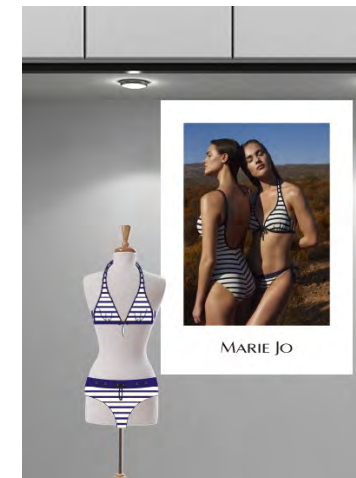

STAR IMAGE

Catherine BMN

FULL COVER PACK

xl poster - big poster - pancarte - windowsticker

XL POSTER*

1200 x 1600 mm

Catherine BMN

BIG POSTER