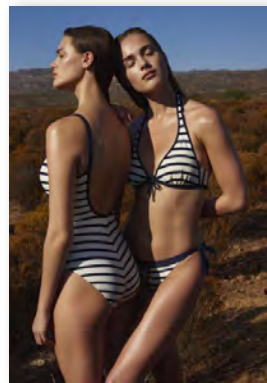

PROMOTION MATERIAL MARIE JO SWIM

STAR IMAGE

Catherine BMN