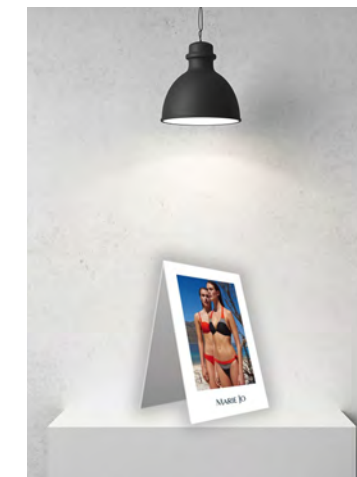

FLIP DISPLAY

297 x 420 mm

selection of images from the collection
(all families represented).