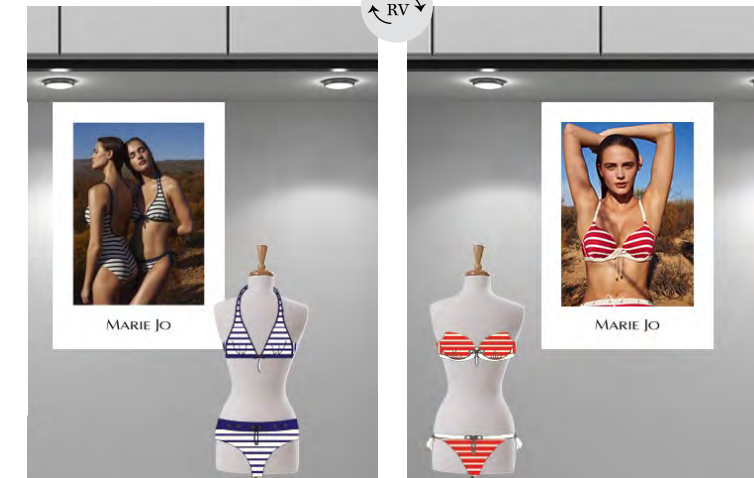

BIG POSTER

780 x 1180 mm

Catherine BMN

Catherine TAN