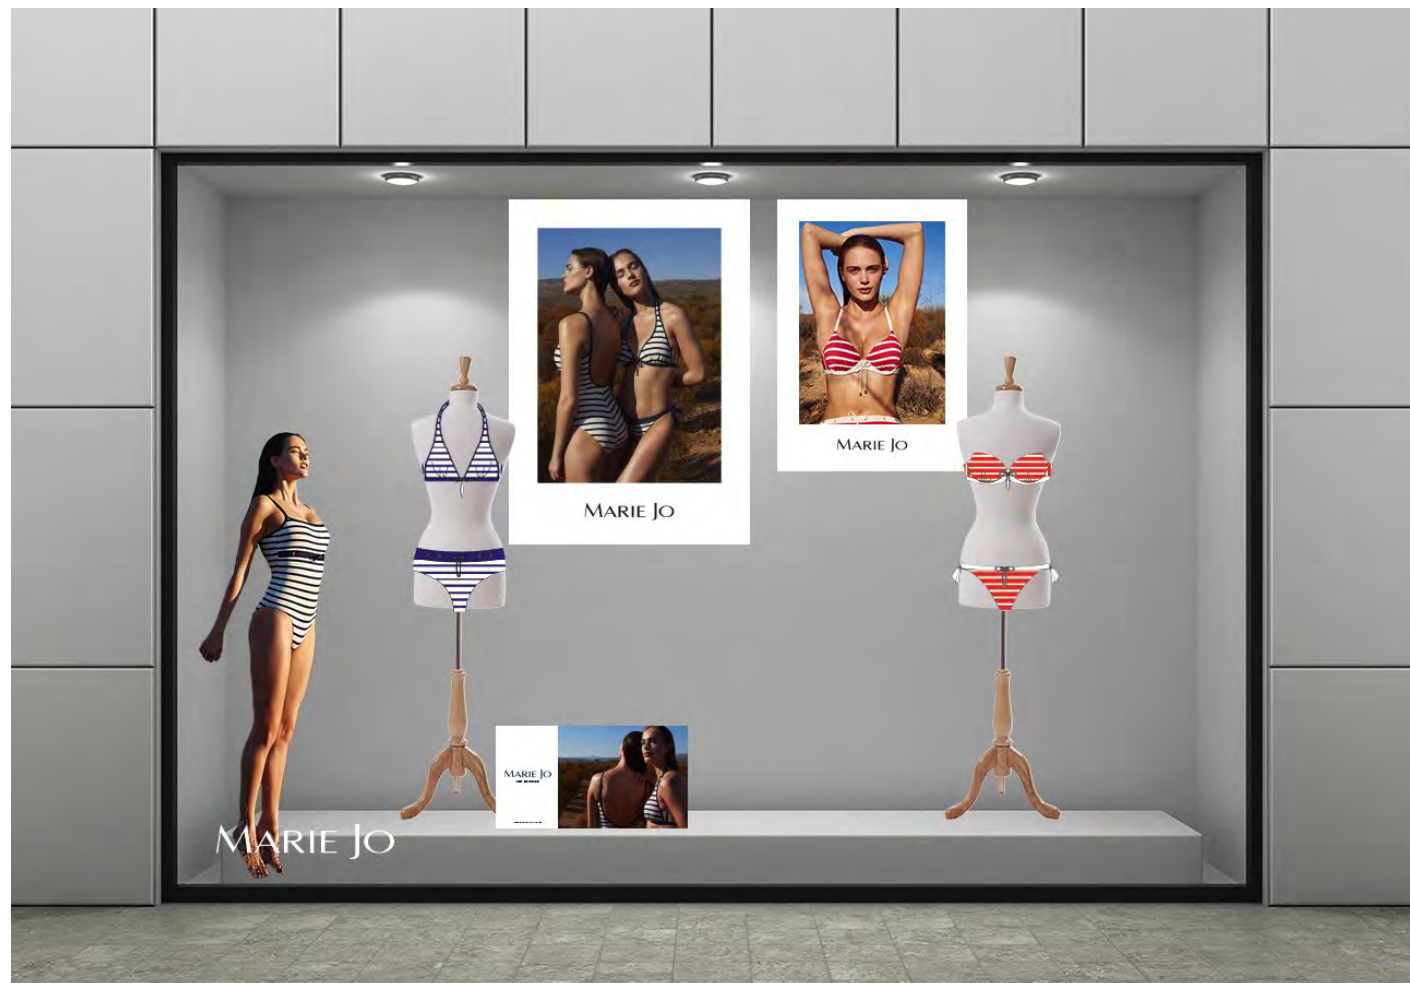

STAR IMAGE

Catherine BMN

FULL COVER PACK

xl poster - big poster - pancarte - windowsticker

XL POSTER*

1200 x 1600 mm

Catherine BMN

BIG POSTER