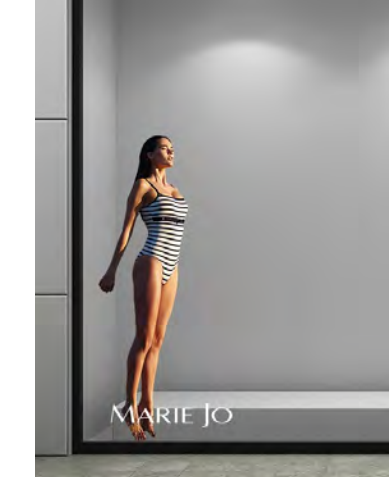

WINDOWSTICKER

Catherine BMN

Min. 15 pc of family pre-ordered.

Flip display available as of 30 pieces across 2 families.

*Only if ordered by rep - IF sufficient space available for good use - for brand(s) that customer works actively with

All information non-contractual and subject to change.

Min. 15 pc of family pre-ordered.

Flip display available as of 30 pieces across 2 families.

*Only if ordered by rep - IF sufficient space available for good use - for brand(s) that customer works actively with

All information non-contractual and subject to change.